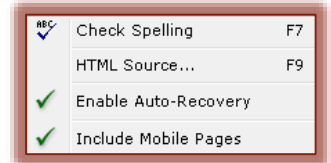

## SoftChalk-Mobile Devices

When Lessons are created within SoftChalk Create using the Include Mobile Pages option can automatically detect which device the student is using. Lesson pages are automatically formatted for the correct device. Faculty and students do not have to download any apps to access SoftChalk Lessons.

### INCLUDE MOBILE PAGES

- ☰ Click **Tools** on the **Menu Bar**.
- ☰ Click the **Include Mobile Pages** option, if necessary.
  - ☞ A **green** checkmark should appear next to the option if it is selected.
  - ☞ This item is selected by default for all Lessons.
  - ☞ If it is not selected, a **Style** needs to be selected before it can be selected.
    - ✦ Click **Properties** on the **Menu Bar**.
    - ✦ Click **Style Properties**.
    - ✦ Select a **Style** for the **Lesson**.
- ☰ QuizPoppers, Quiz Groups, and sidebars will be formatted for the correct device.
- ☰ **Mobile Friendly Activities** will be re-sized to fit the device being accessed.
  - ☞ For information on inserting these Activities, access appropriate documents on the **SoftChalk Training Web Page**.
- ☰ An additional folder called **mobile\_pages** will be added to the **Lesson Folder** once the **Lesson** is saved with the **Include Mobile Pages** option selected.
- ☰ When the **Lesson** is packaged, the **mobile\_pages** folder will be included.
- ☰ If the **Lesson** is slow in loading when **Include Mobile Pages** is selected:
  - ☞ **De-select** the option.
  - ☞ Create the rest of the **Lesson**.
  - ☞ Select the option again just before saving the final version of the **Lesson**.