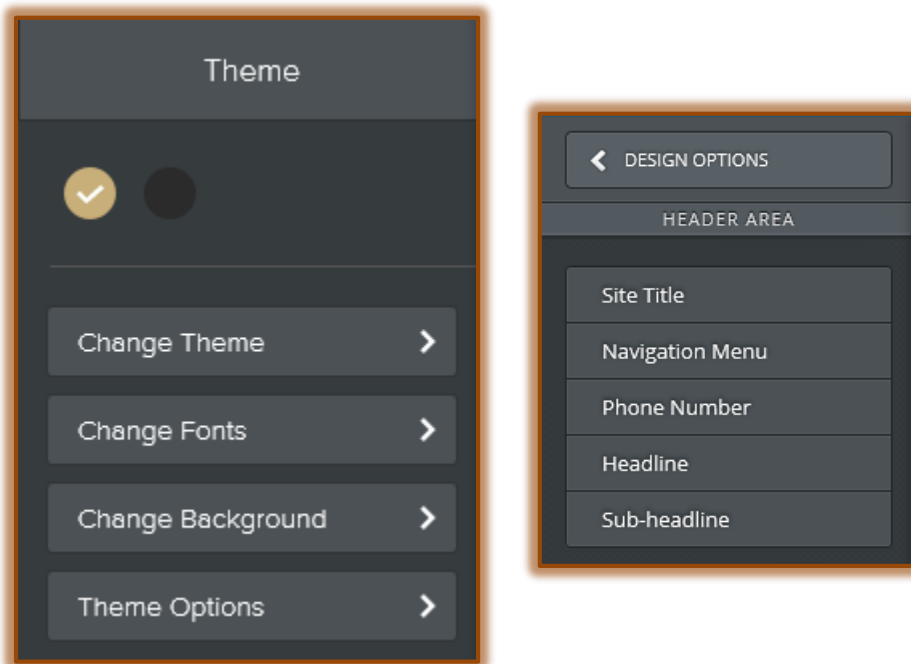

CHANGE FONT OPTIONS

Each Weebly theme has default fonts for the Site Title, Paragraph Titles, Paragraph Text, and Links. Each of these areas can be edited using the Design Tab. When these changes are made, it affects the whole site, not just selected text.

- ✦ Click the **Design Tab** at the top of the page.

- ✦ The **Theme** sidebar will display on the left side of the page.
- ✦ Click the **Change Fonts** option.
- ✦ The **Design Options** sidebar will display.
- ✦ Select the **Site Element** for which the font is to be changed, such as **Site Title** or **Navigation Menu**.