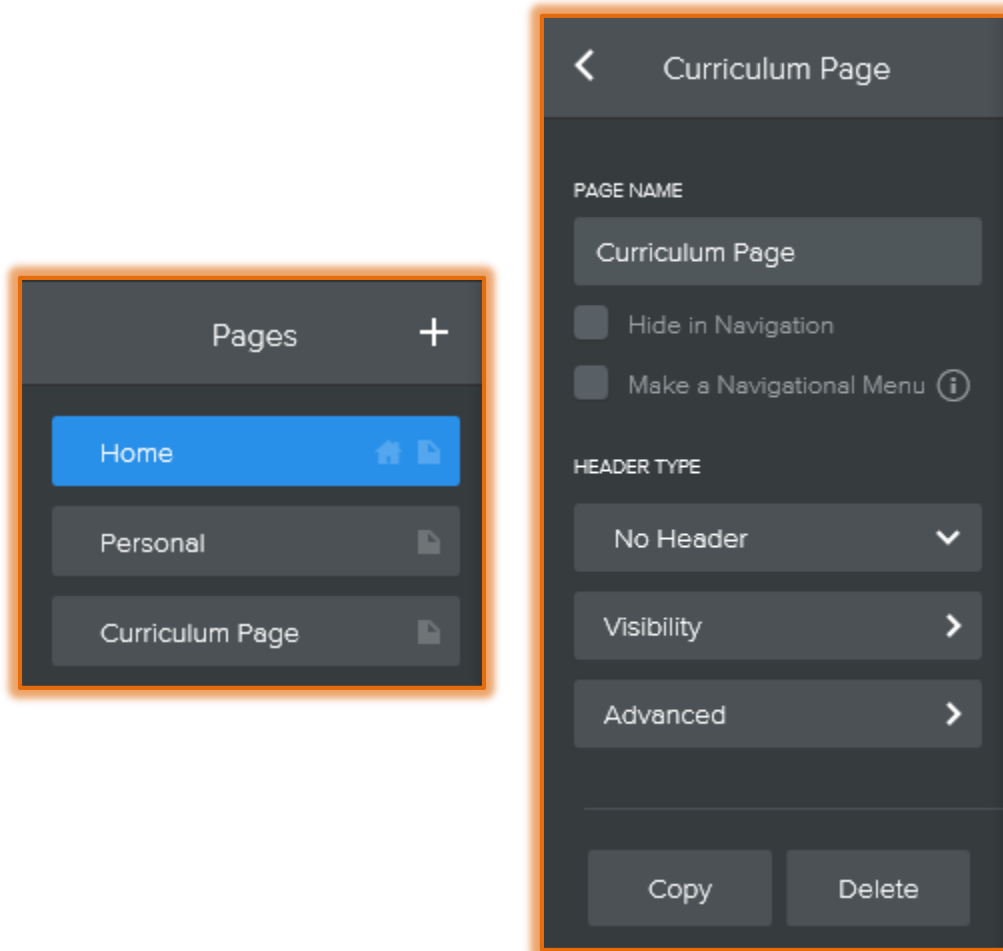

## COPY PAGE

In Weebly, a page can be copied and used as the basis for a new page.

- ✦ Click the **Pages Tab**.

- ✦ The **Pages** sidebar will display.
- ✦ Select the **Page** that is to be copied.
- ✦ Click the **Copy Page** button.

- ✦ A new page will appear at the bottom of the list of pages.
- ✦ Input a **Name** for the new page.
- ✦ Select a **Header Layout** for the new page, if desired.
- ✦ Select any of the other options for the page.
- ✦ Click the **Save** button.
- ✦ The new page will appear on the **Navigation Bar**.