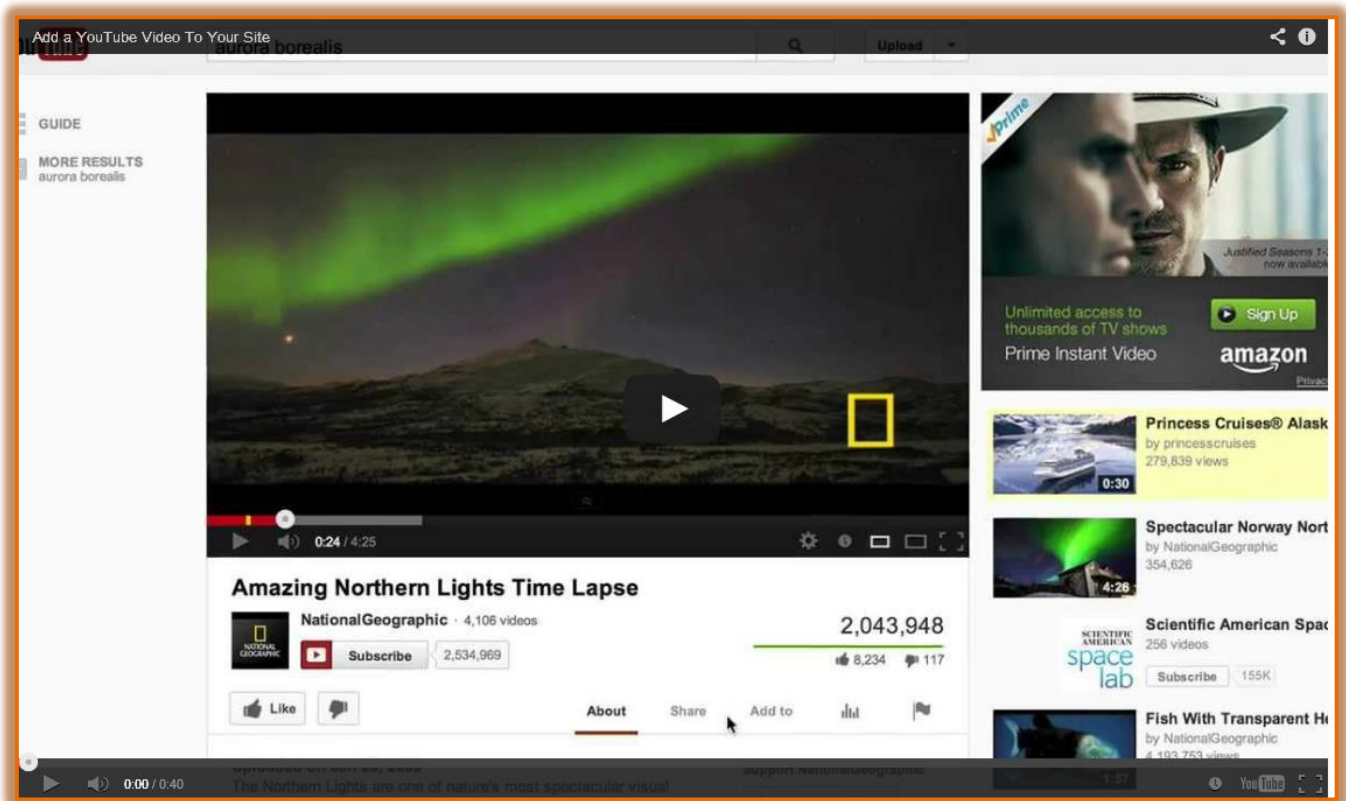

YOUTUBE VIDEO

The YouTube Video Element is used to embed YouTube Videos directly into your Web site. This element is available with the Free Account as well as the Pro Version.

✦ Click the **Build** tab, if necessary.

✦ In the **Sidebar** on the left, scroll down to the **Media** area.

✦ Drag the **YouTube** element to the page where the **YouTube Video** is to be embedded.

be

✦ The **YouTube Video** element will appear on the page (see illustration below).