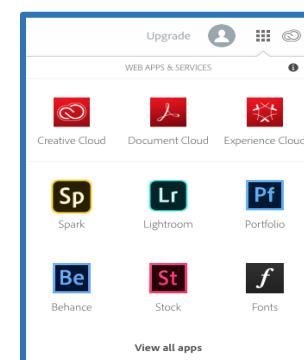

Click on the **Log in with School account, button.**

Use the following **Education login information** listed below.

Username: yourname@sienaheights.edu

Password: password

Click on the **Sign in button.**

Located on the top right of the screen is the **Adobe Apps**, which you can access from your computer. Click on the **Box squares**, and a drop-down menu will display your apps.

Select on your Spark icon, and you can begin your new project.