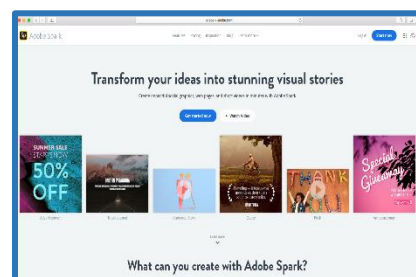

Adobe Spark Program -Login

Log on the Sparks web site, from any browser on a Windows or Mac computer.

<http://adobe.com>

<http://sparks.adobe.com/>

Click on the **login link** from the **right corner** of the page.