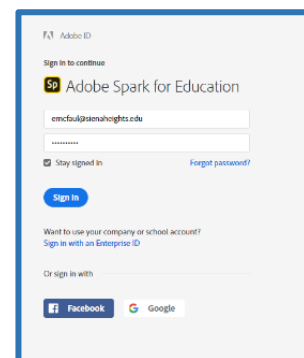

Click on the **Log in with School account, button.**

Use the following **Education login information** listed below.

Username: yourname@sienaheights.edu

Password: password

Click on the **Sign in button.**

Located on the top right of the screen is the **Adobe Apps**, which you can access from your computer. Click on the **Box squares**, and a drop-down menu will display your apps.

Select on your Spark icon, and you can begin your new project.