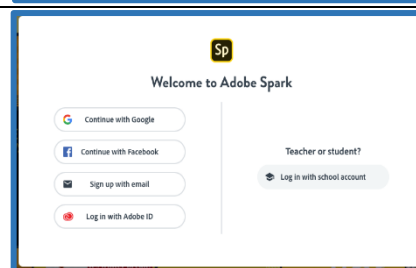

Click on the **Log in with School account, button.**